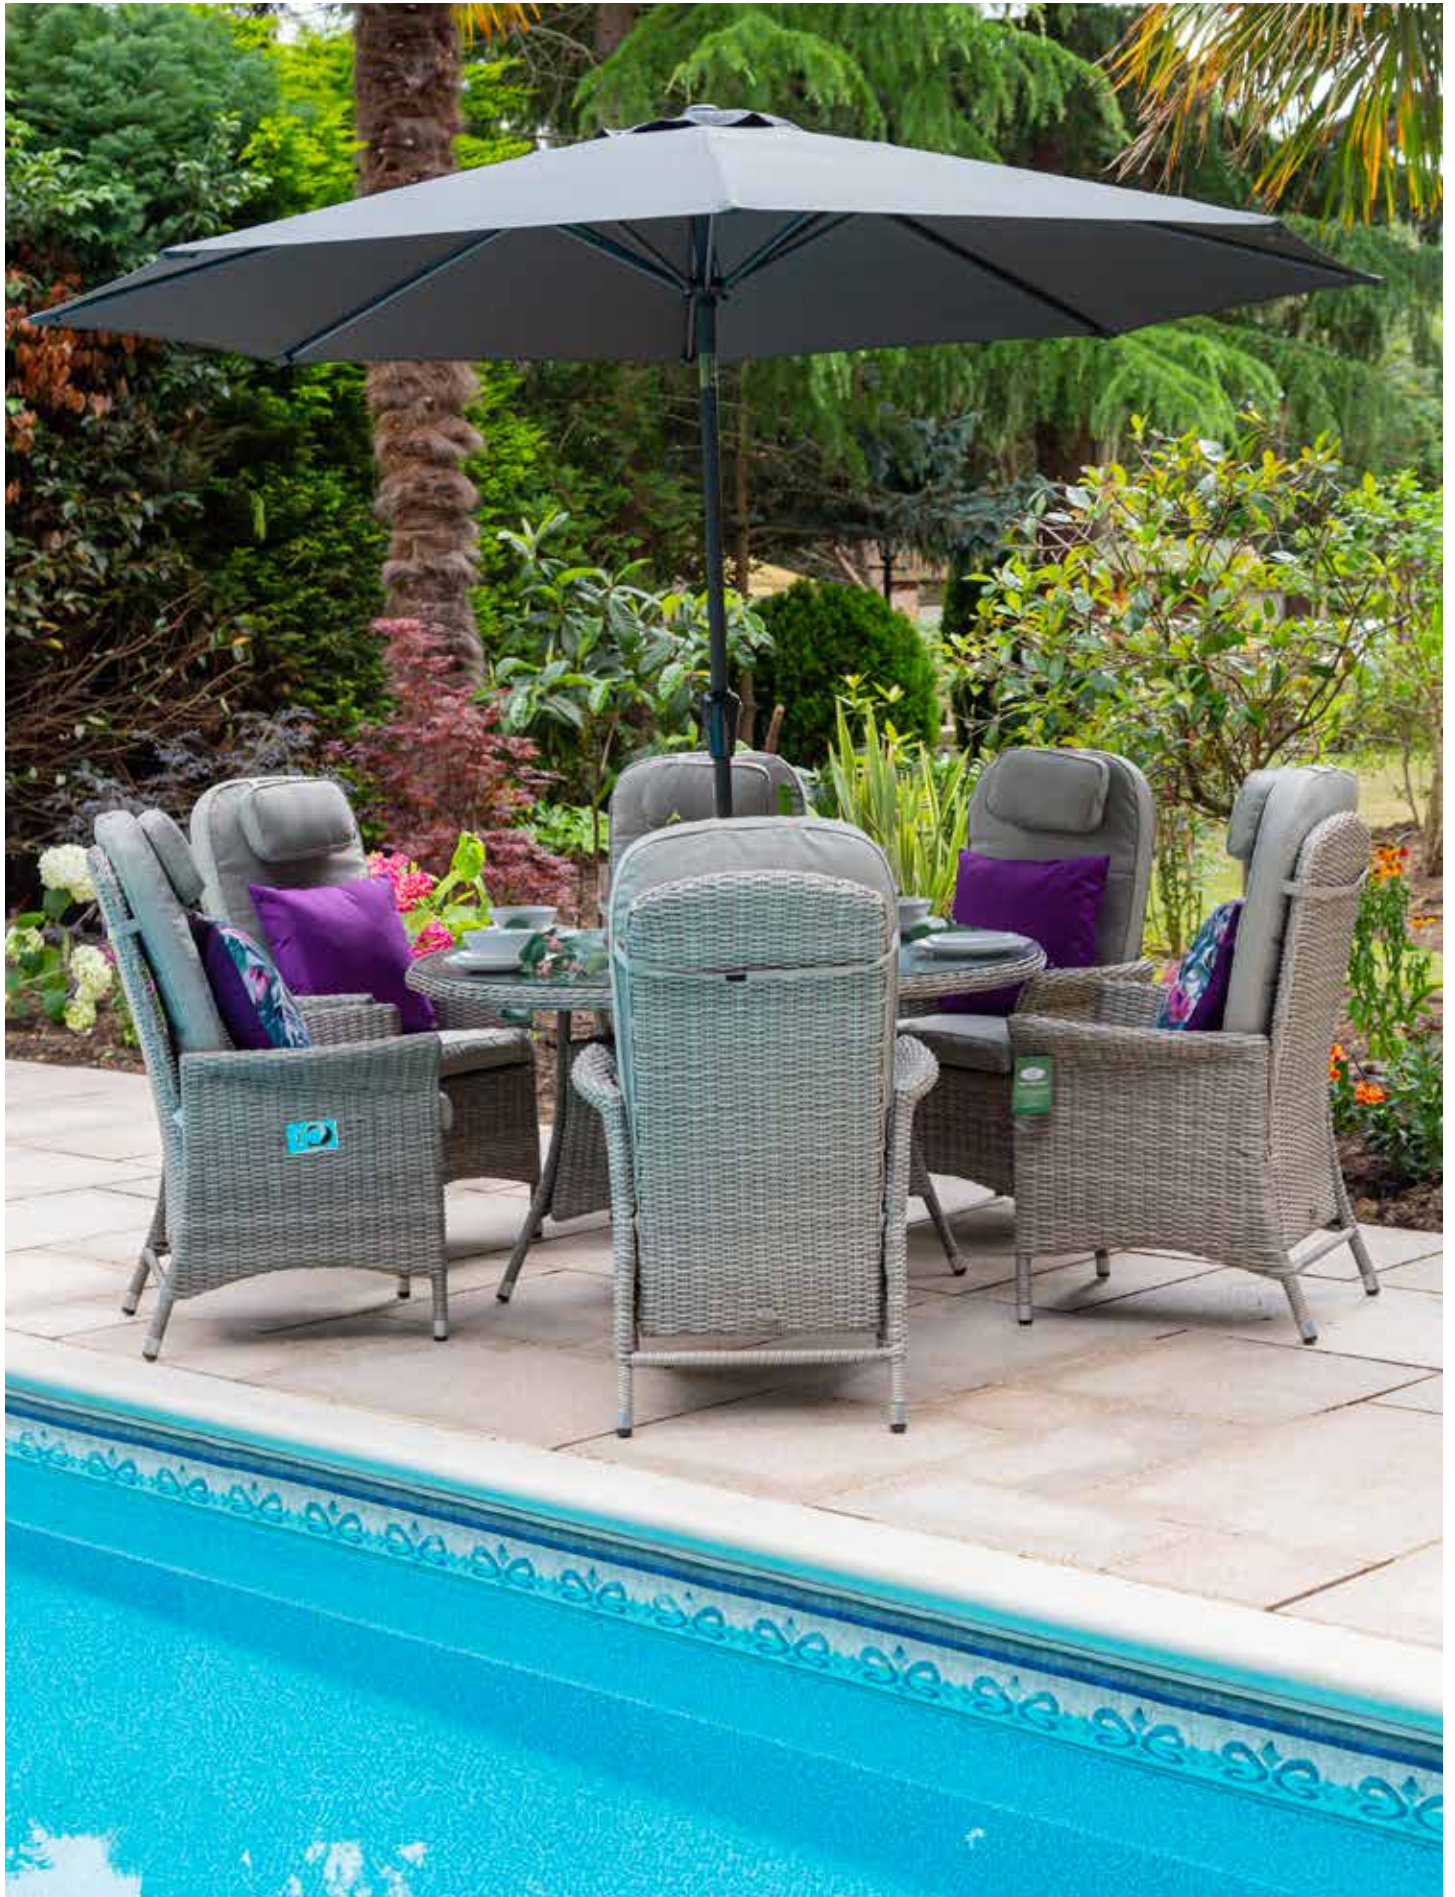

6 SEAT ROUND DINING SET

| GREY: 783117 | NATURAL/TAUPE: 783124