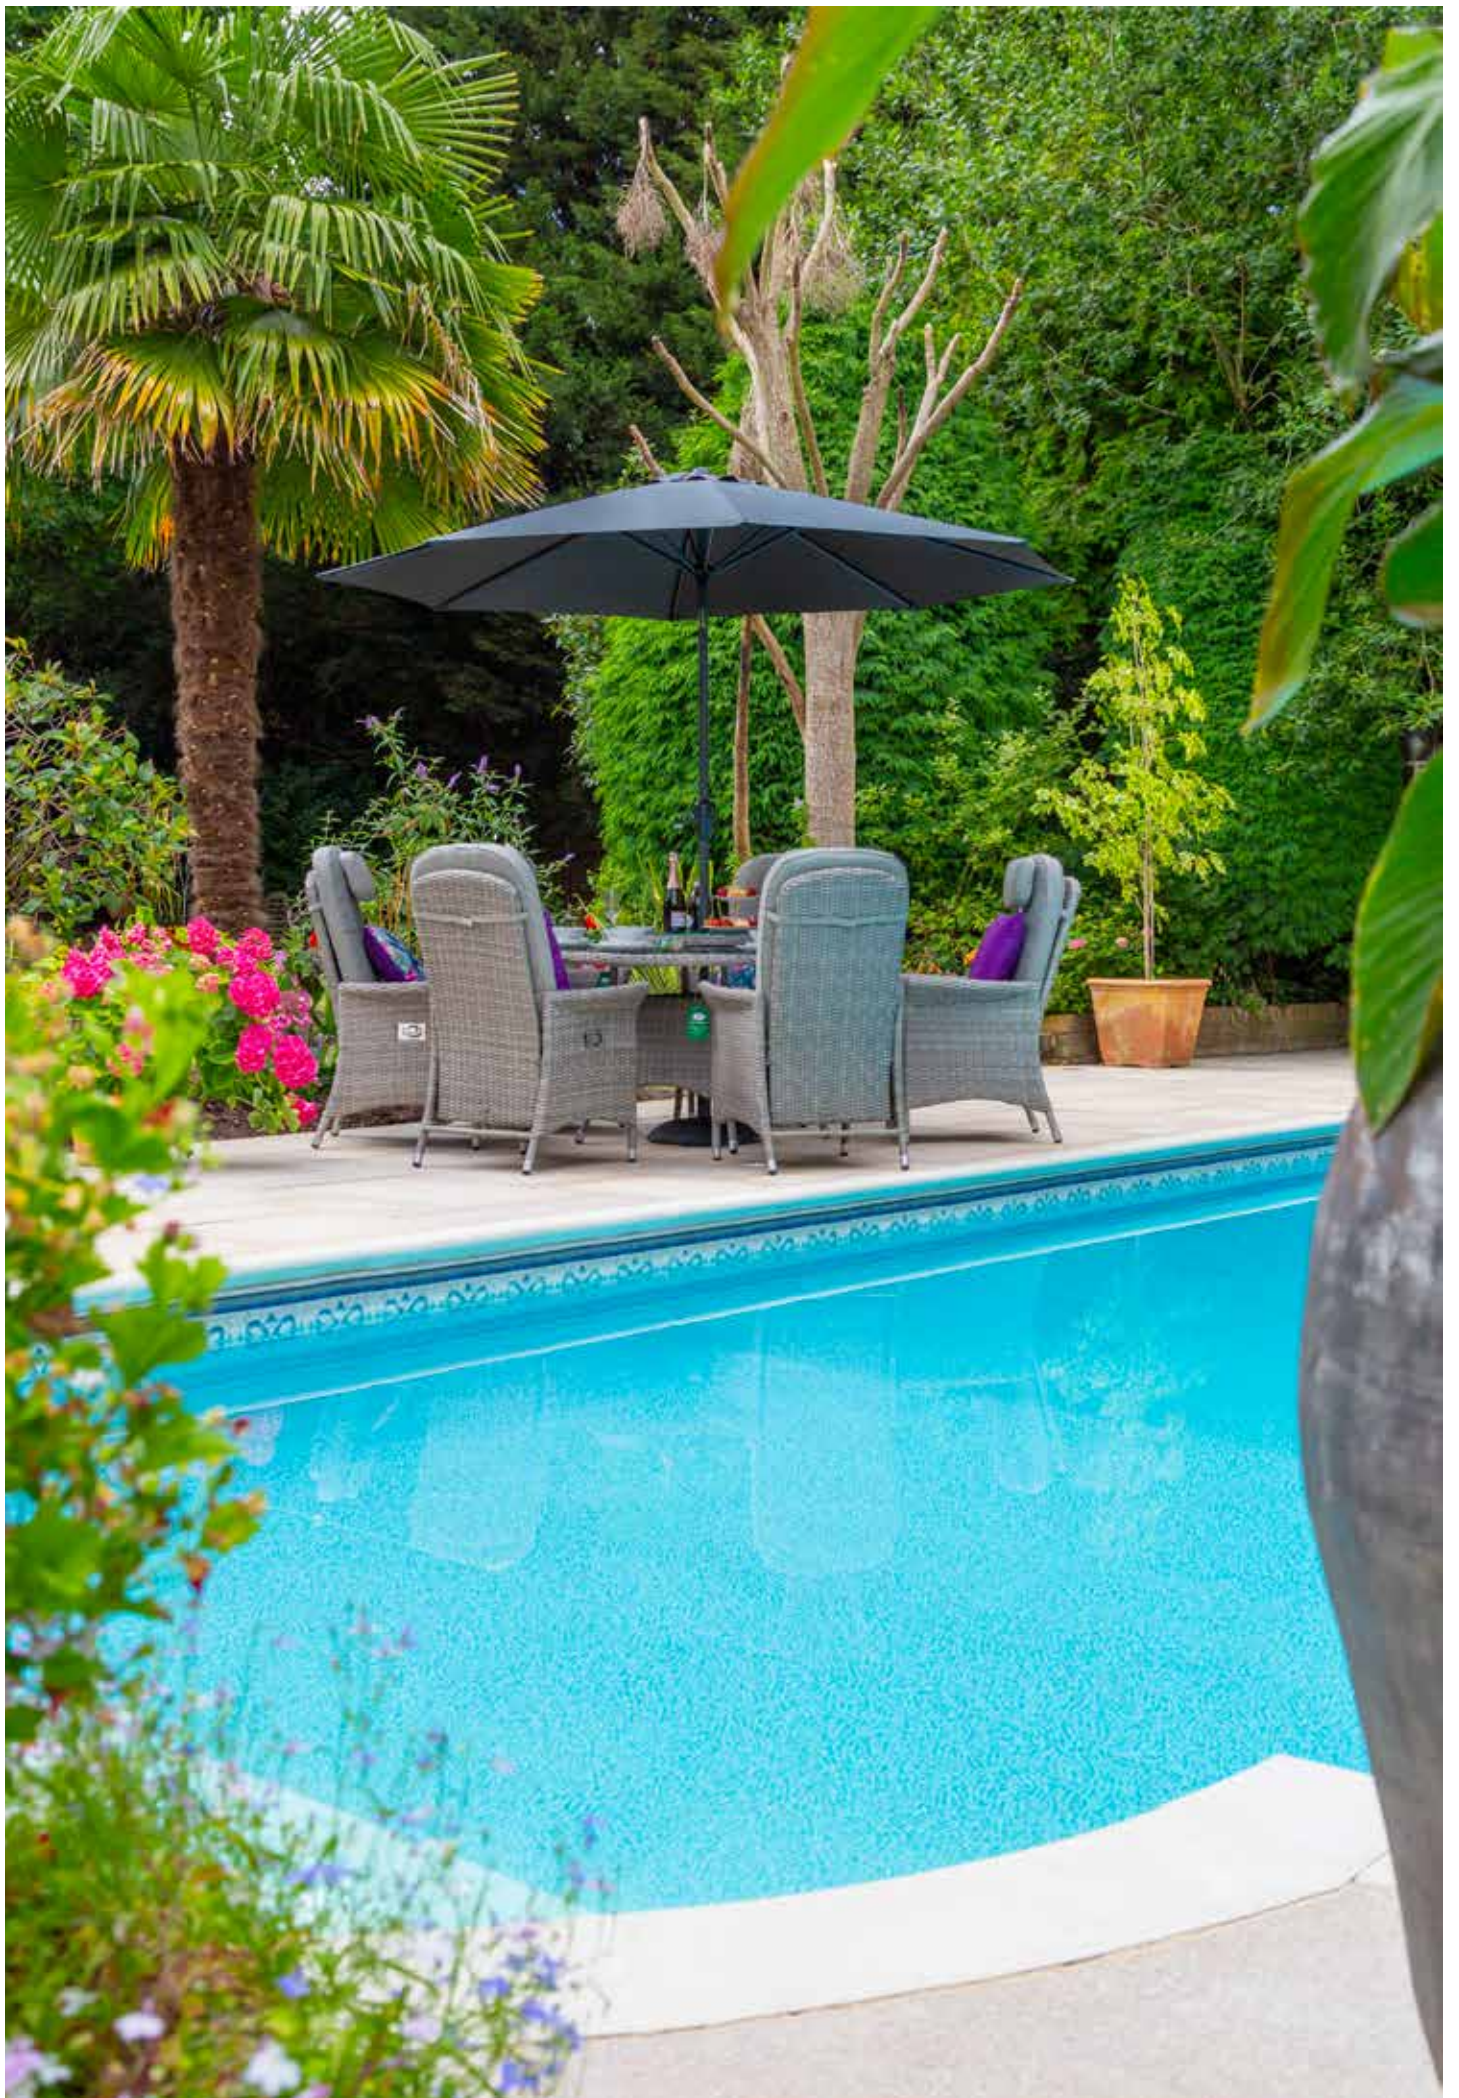

Katie Blake®

Outdoor Living Collection

FLAMINGO COLLECTION

FLAMINGO COLLECTION

Flamingo Garden Furniture features high-quality half round/full round rattan weave hand crafted over rust-resistant powder coated aluminium frames. Generous sized tables are topped with easy clean tempered safety glass. Broad armchairs have easy to use pull mechanisms to operate multi reclining positions. Plush back cushions have small head pillows for increased comfort.