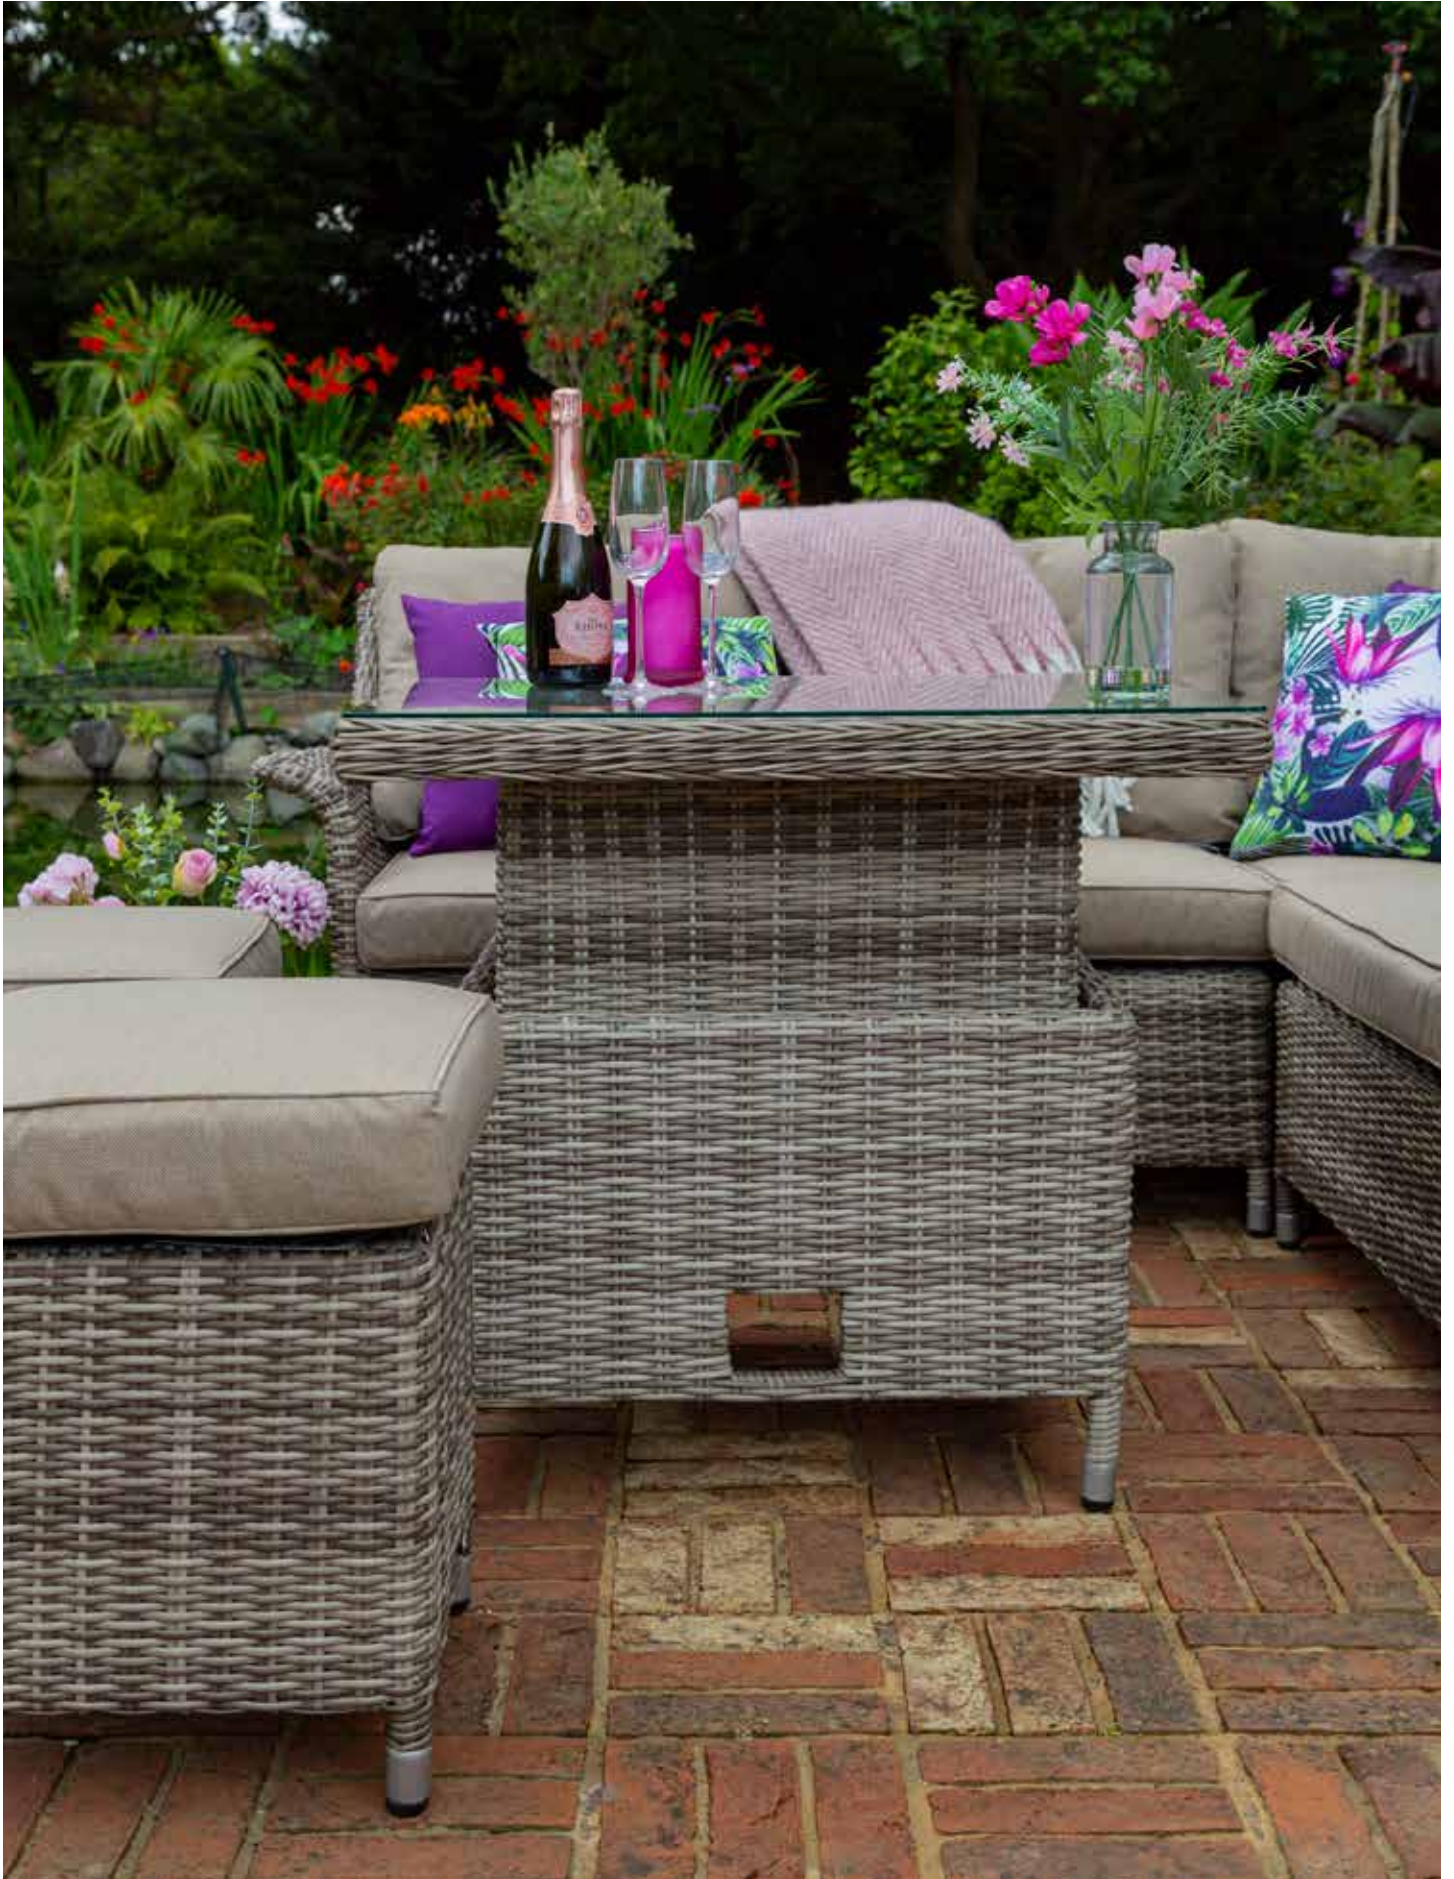

COMPACT CORNER SUITE WITH SQUARE HIGH/LOW DINING TABLE

GREY: 783339 | NATURAL/TAUPE: 783346